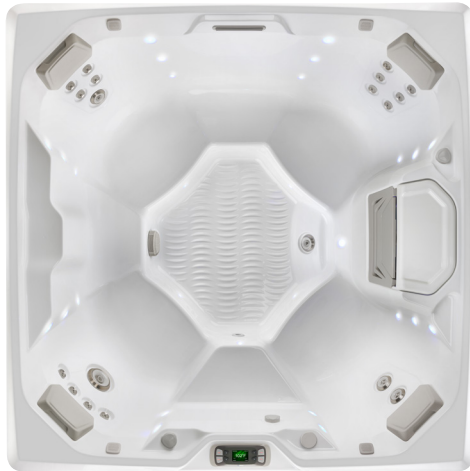

115 or 230

Voltage

6'8" x 6'8" x 33"

Dimensions

FreshWater[®] Salt System Ready

Water Care

LIMELIGHT® COLLECTION

BEAM™

Beam spa shown with Alpine White shell and Sable cabinet.

Shell Colors

Cabinet Colors

Cover Colors

Seating Capacity	4 people	Lighting System	Raio® multi-color interior points of light Exterior multi-color lighting with timer
Dimensions	6'8" x 6'8" x 33" / 2.03 m x 2.03 m x 0.84 m	Heater	Titanium No-Fault® 1,500 W / 115 V or 6,000 W / 230 V
Water Capacity	295 gallons / 1,115 liters	Energy Efficiency	FiberCor® Insulation; Certified to California Energy Commission (CEC) and APSP 14 energy efficiency standards for portable spas
Weight	700 lbs. / 320 kg dry; 3,860 lbs. / 1,750 kg filled*	Filtration System	Dual action, 100 sq. ft., top loading
Jets	19 total • 1 XL Dual Rotary jet • 2 Standard Single Rotary jets • 2 Standard Directional jets • 14 Directional Precision® jets	Vinyl Cover	3.5" to 2.5" tapered, 2 lb. density foam core
Water Feature	Video® backlit ribbon waterfall	Available Options	
Jet Pump	Wavemaster® 7000; One-speed, 1.65 HP Continuous Duty, 3.5 HP Breakdown Torque	Cover Lifter	CoverCradle®, CoverCradle II, Lift 'n Glide®, or UpRite®
Circulation Pump	SilentFlo 5000® for quiet, continuous filtration	Steps	Limelight Collection Step (Coastal Gray, Espresso, and Sable), Polymer Step (Ash)
Water Care System	FreshWater® Salt System Ready	Entertainment	Bluetooth® Wireless Sound System
Control System	IQ 2020® with LCD control panel 230 V / 50 amp, 60 Hz (Includes G.F.C.I. protected sub-panel)	Hot Tub Cooling System	CoolZone™

6'8" x 6'8" x 33"

Dimensiones

Sistema Salino FreshWater® ya listo

Cuidado del agua

COLECCIÓN LIMELIGHT® BEAM™

Beam con casco Alpine White y gabinete Sable.

Colores de Cascos

Alpine White