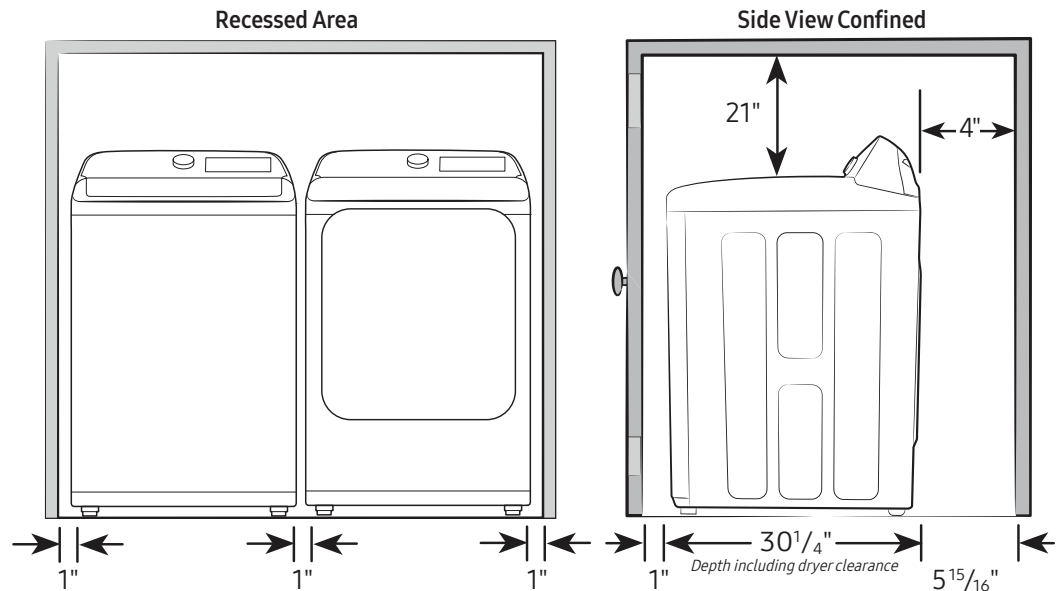

Connection Dimensions

Back view of washer