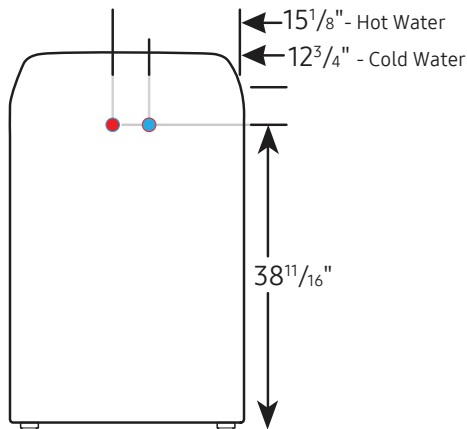

Shipping Dimensions & Weight (WxHxD)

Dimensions: 29⁹/₁₆" x 46⁹/₁₆" x 31"
Weight: 138.9 lbs

Washer	Model #	UPC Code
White	WA41A3000AW	887276475813

Matching Electric Dryer

White	DVE41A3000W	887276502007
-------	-------------	--------------

Matching Gas Dryer

White	DVG41A3000W	887276502014
-------	-------------	--------------

WA41A3000AW

SAMSUNG

Samsung 4.1 cu. ft. Capacity Top Load Washer with Soft-Close Lid and 8 Washing Cycles

Dimensions

Required dimensions for installation:

Installation Specifications – Side-by-Side or Stand-alone

If the washer and dryer are installed together or the dryer alone, the closet front must have two unobstructed air openings for a combined minimum total area of 72-inch². Your washer alone does not require a specific air opening.

Alcove or closet installation

Minimum clearance for closet and alcove installations:

Connection Dimensions

Back view of washer

LEGEND:

- Hot Water Connection
- Cold Water Connection

Actual color may vary. Design, specifications, and color availability are subject to change without notice. Non-metric weights and measurements are approximate.