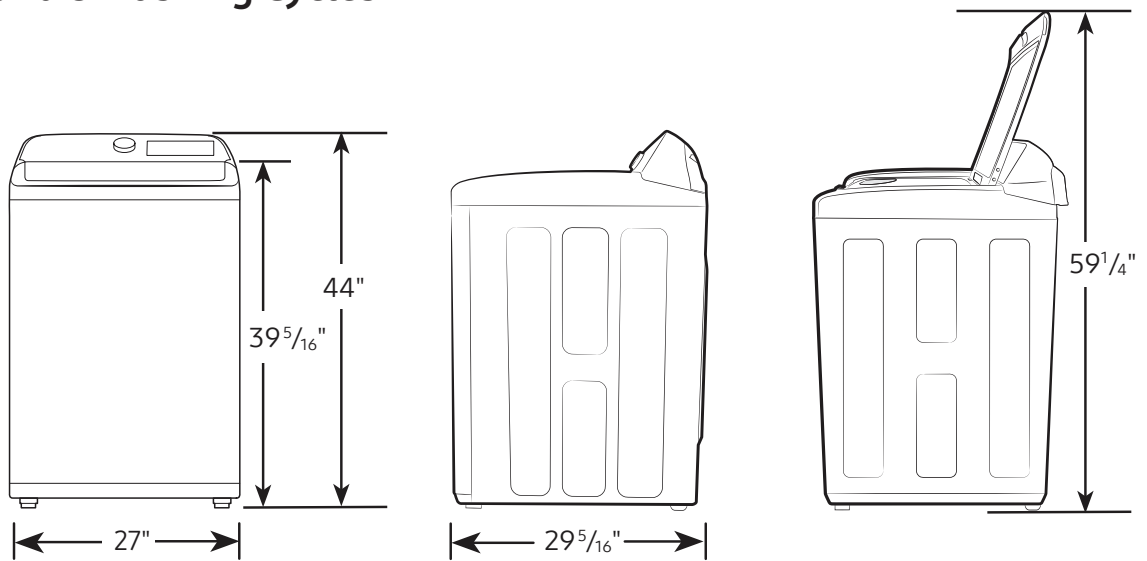

Shipping Dimensions & Weight (WxHxD)

Dimensions: 29⁹/₁₆" x 46⁹/₁₆" x 31"
Weight: 138.9 lbs

Washer	Model #	UPC Code
White	WA41A3000AW	887276475813

Matching Electric Dryer

White	DVE41A3000W	887276502007
-------	-------------	--------------

Matching Gas Dryer

White	DVG41A3000W	887276502014
-------	-------------	--------------

WA41A3000AW

SAMSUNG

Samsung 4.1 cu. ft. Capacity Top Load Washer with Soft-Close Lid and 8 Washing Cycles

Dimensions

Required dimensions for installation:

Installation Specifications – Side-by-Side or Stand-alone

If the washer and dryer are installed together or the dryer alone, the closet front must have two unobstructed air openings for a combined minimum total area of 72-inch². Your washer alone does not require a specific air opening.